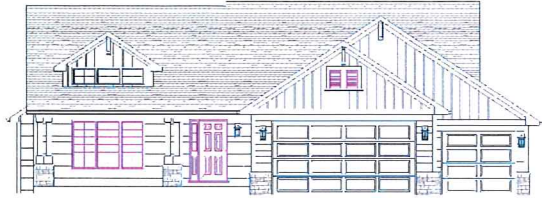

JEFF  JUNKERT  
CONSTRUCTION, INC.  
BILLINGS • RED LODGE

**Exterior Concrete:**

Gray with a Broomed Finish

**Insulation:**

Ceilings: R49

Exterior Walls R21

Exterior Bsmnt Walls: R19

**Roofing:**

Pabco or Equal

30 year Composite

Color = Weathered Wood

**Siding:**

Hardie – Fiber Cement

**Windows:**

Cascade Vinyl Windows

Color: White